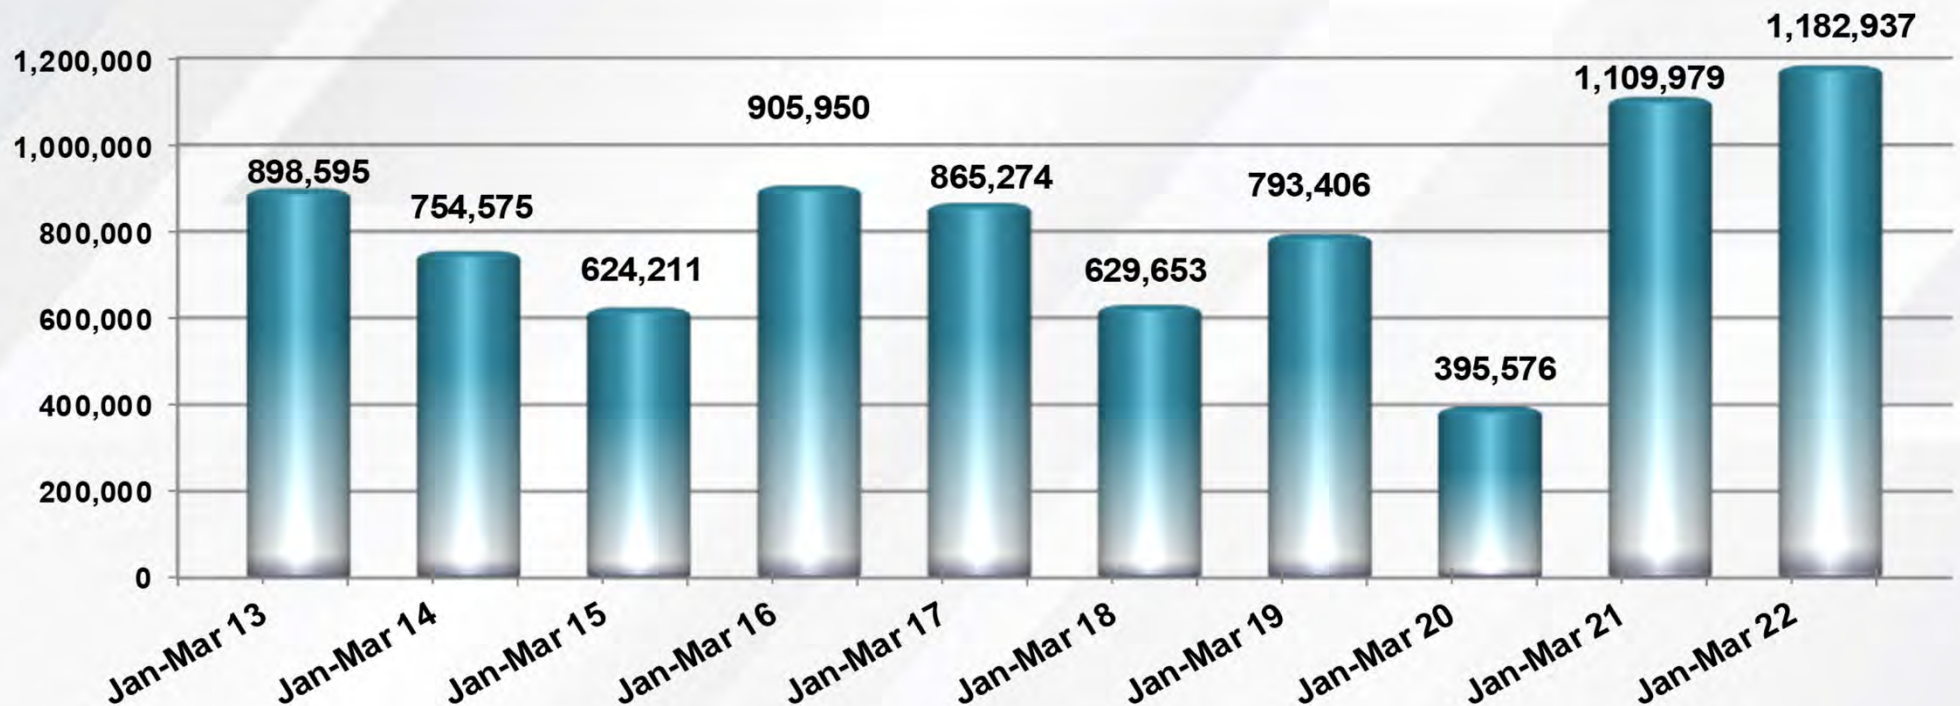

NSSF® Report

US International Trade Commission **Imports**.

First Quarter: 10-Year History (in units).

Telescopic Sights (for Rifles, HTS 9013101000)

Source: United States International Trade Commission DataWeb. NSSF members have access to historical figures by month and category by logging-in at <https://www.nssf.org/members/index.cfm?>