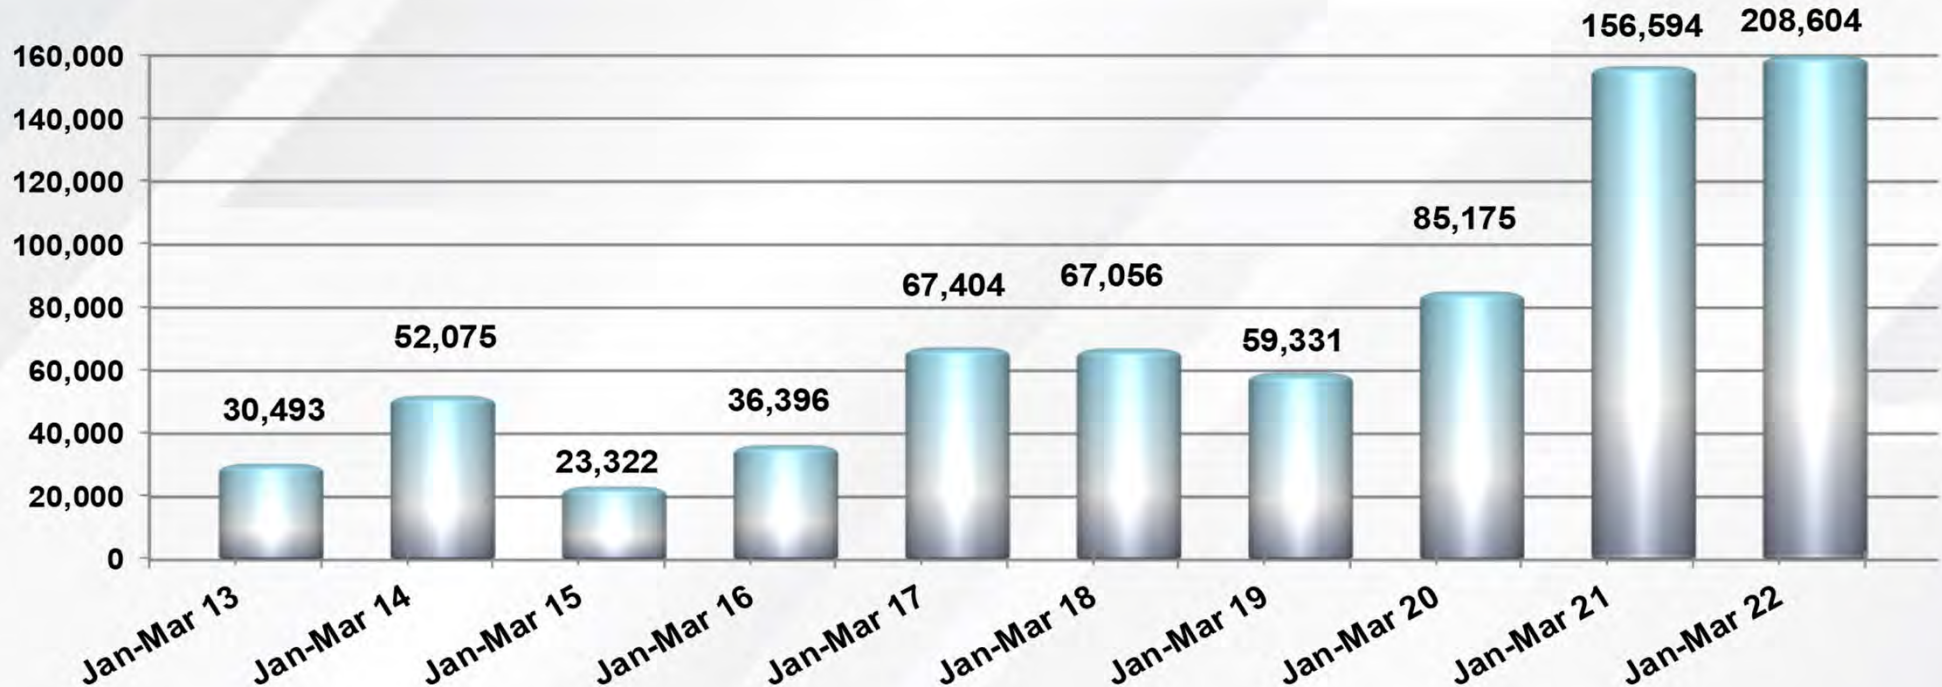

NSSF® Report

US International Trade Commission **Imports**. First Quarter: 10-Year History (in units).

Telescopic Sights (for Rifles, HTS 9013103000)

Source: United States International Trade Commission DataWeb. NSSF members have access to historical figures by month and category by logging-in at <https://www.nssf.org/members/index.cfm?>