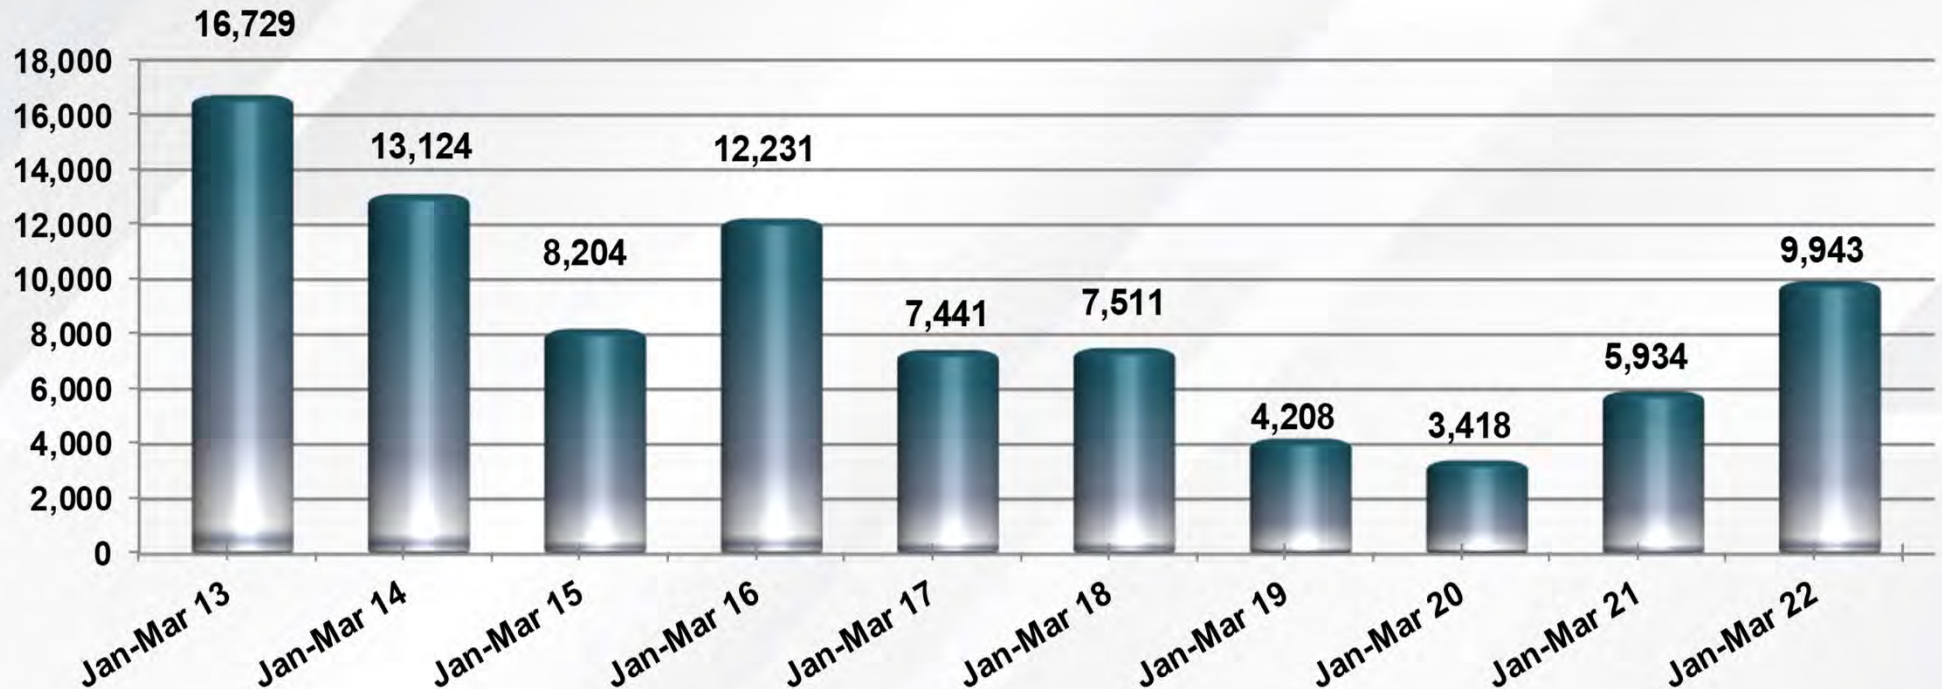

NSSF® Report

US International Trade Commission **Imports.**

First Quarter: 10-Year History (in units).

Telescopic Sights

(Imported with Rifles, HTS 9303304010 & HTS 9303308005)

Source: United States International Trade Commission DataWeb. NSSF members have access to historical figures by month and category by logging-in at <https://www.nssf.org/members/index.cfm?>