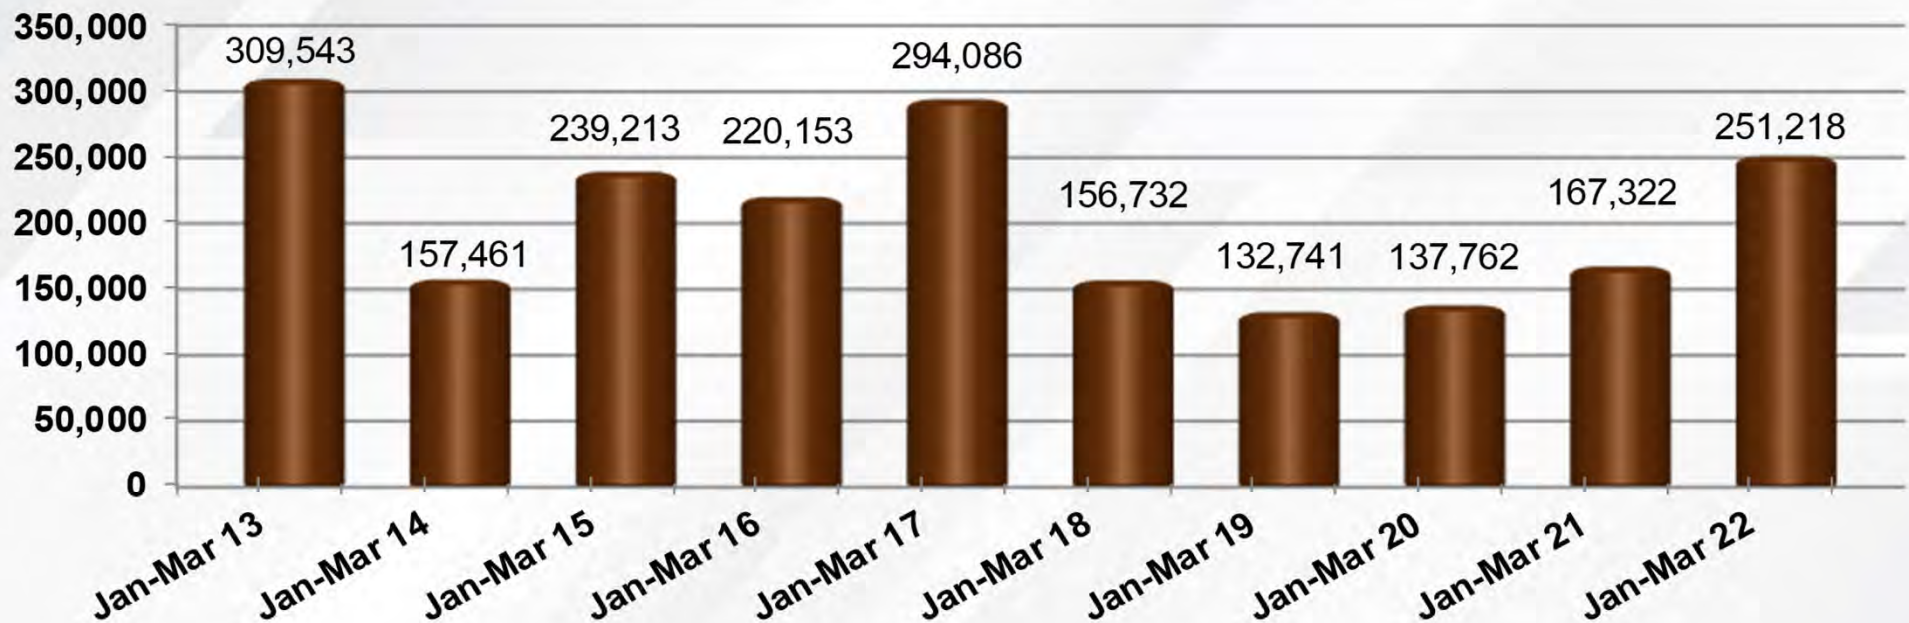

NSSF® Report

US International Trade Commission **Imports.**

First Quarter: 10-Year History (in units).

HUNTING KNIVES (Fixed Blades with Wood Handles) HTS 8211926000

Source: United States International Trade Commission DataWeb. NSSF members have access to historical figures by month and category by logging-in at <https://www.nssf.org/members/index.cfm?>