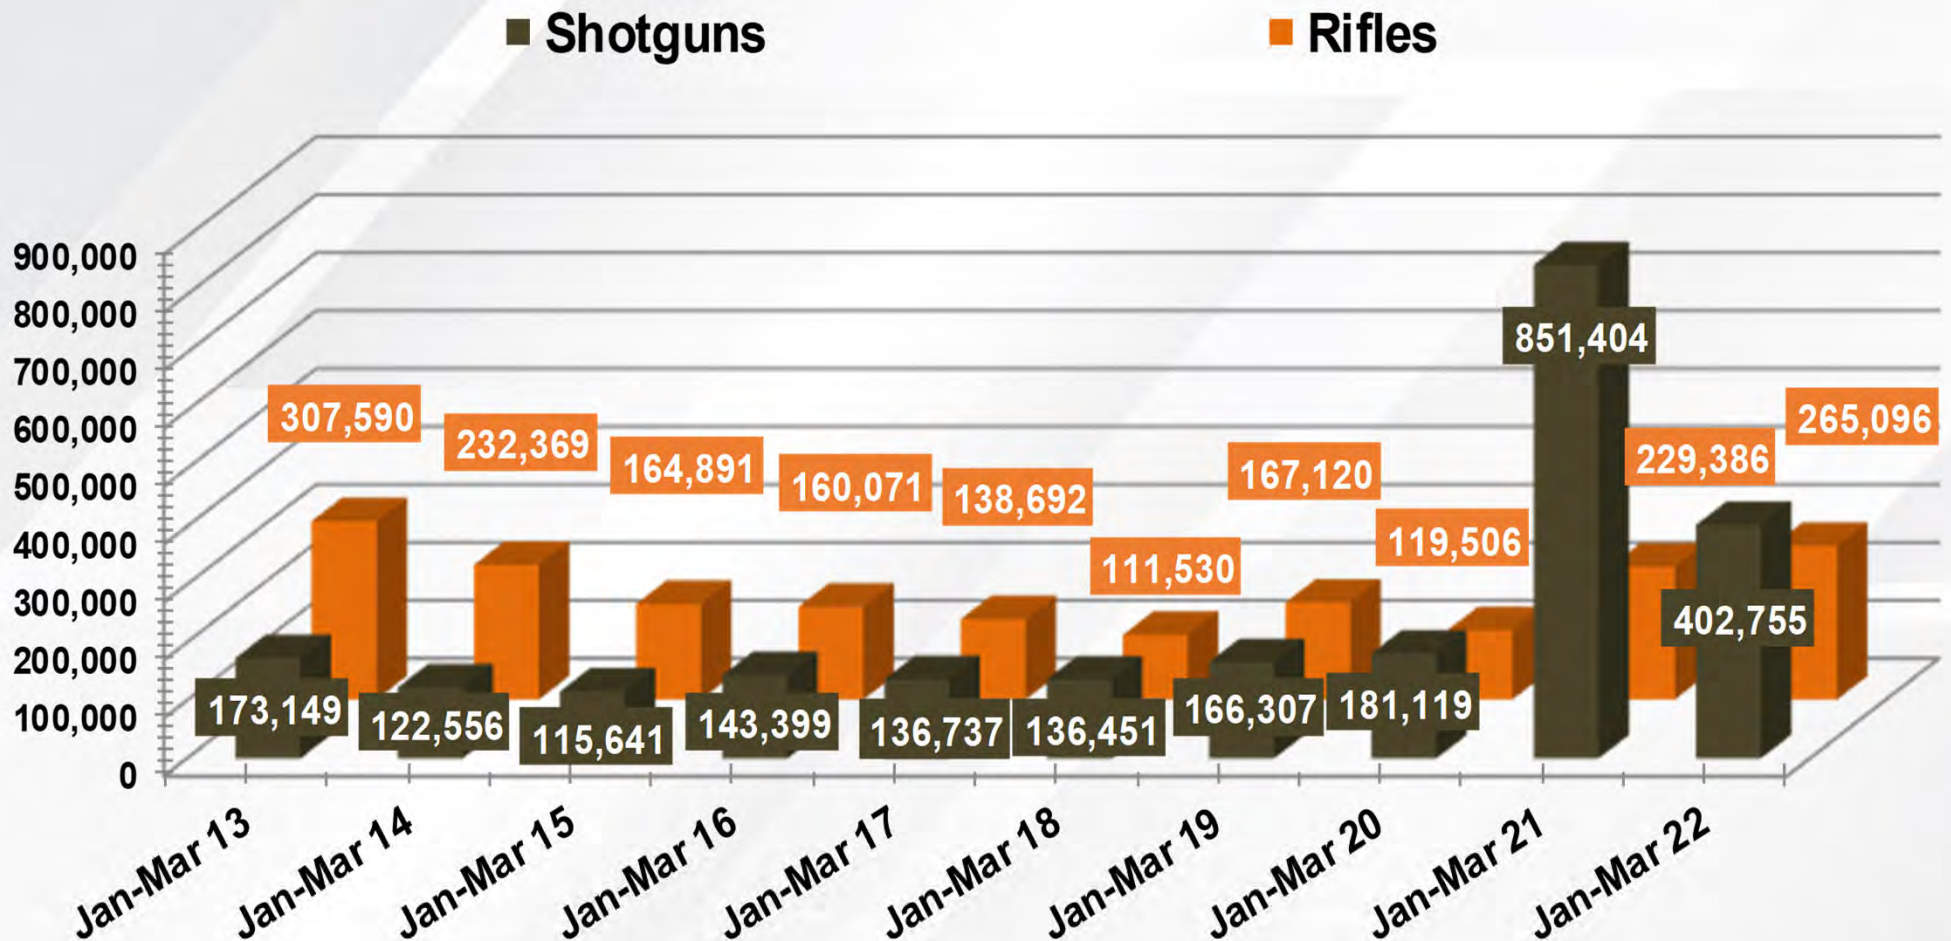

NSSF® Report

US International Trade Commission **Imports.**

First Quarter: 10-Year History (in units).

Source: United States International Trade Commission DataWeb. NSSF members have access to historical figures by month and category by logging-in at <https://www.nssf.org/members/index.cfm?>