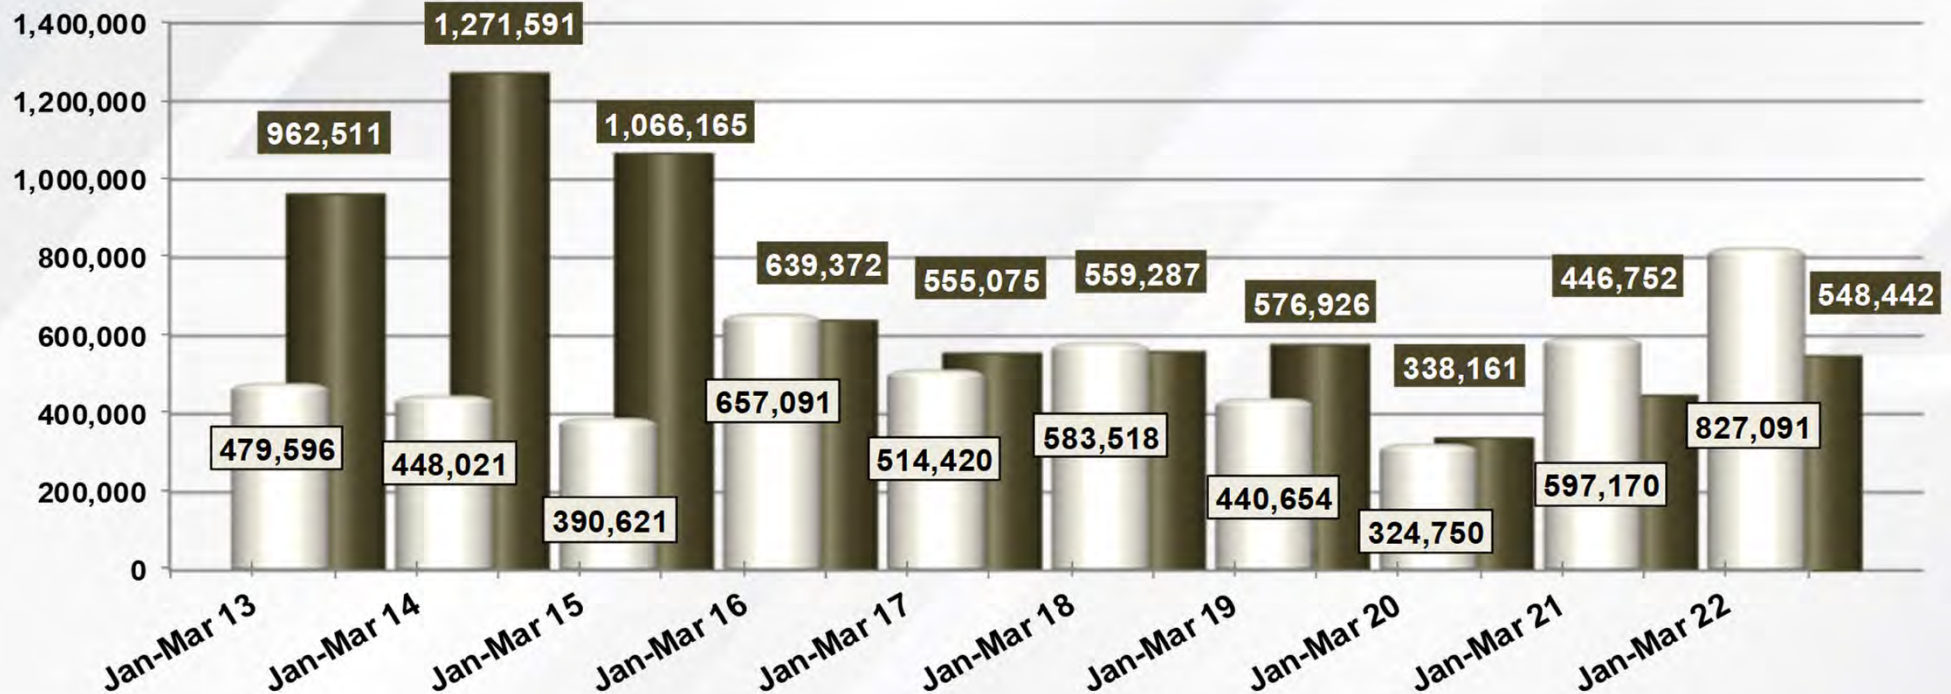

NSSF® Report

US International Trade Commission **Imports.** First Quarter: 10-Year History (in units).

Binoculars (HTS 9005100040 and HTS 9005100080)

■ Binoculars HTS 9005100040   ■ Binoculars HTS 9005100080

Source: United States International Trade Commission DataWeb. NSSF members have access to historical figures by month and category by logging-in at <https://www.nssf.org/members/index.cfm?>